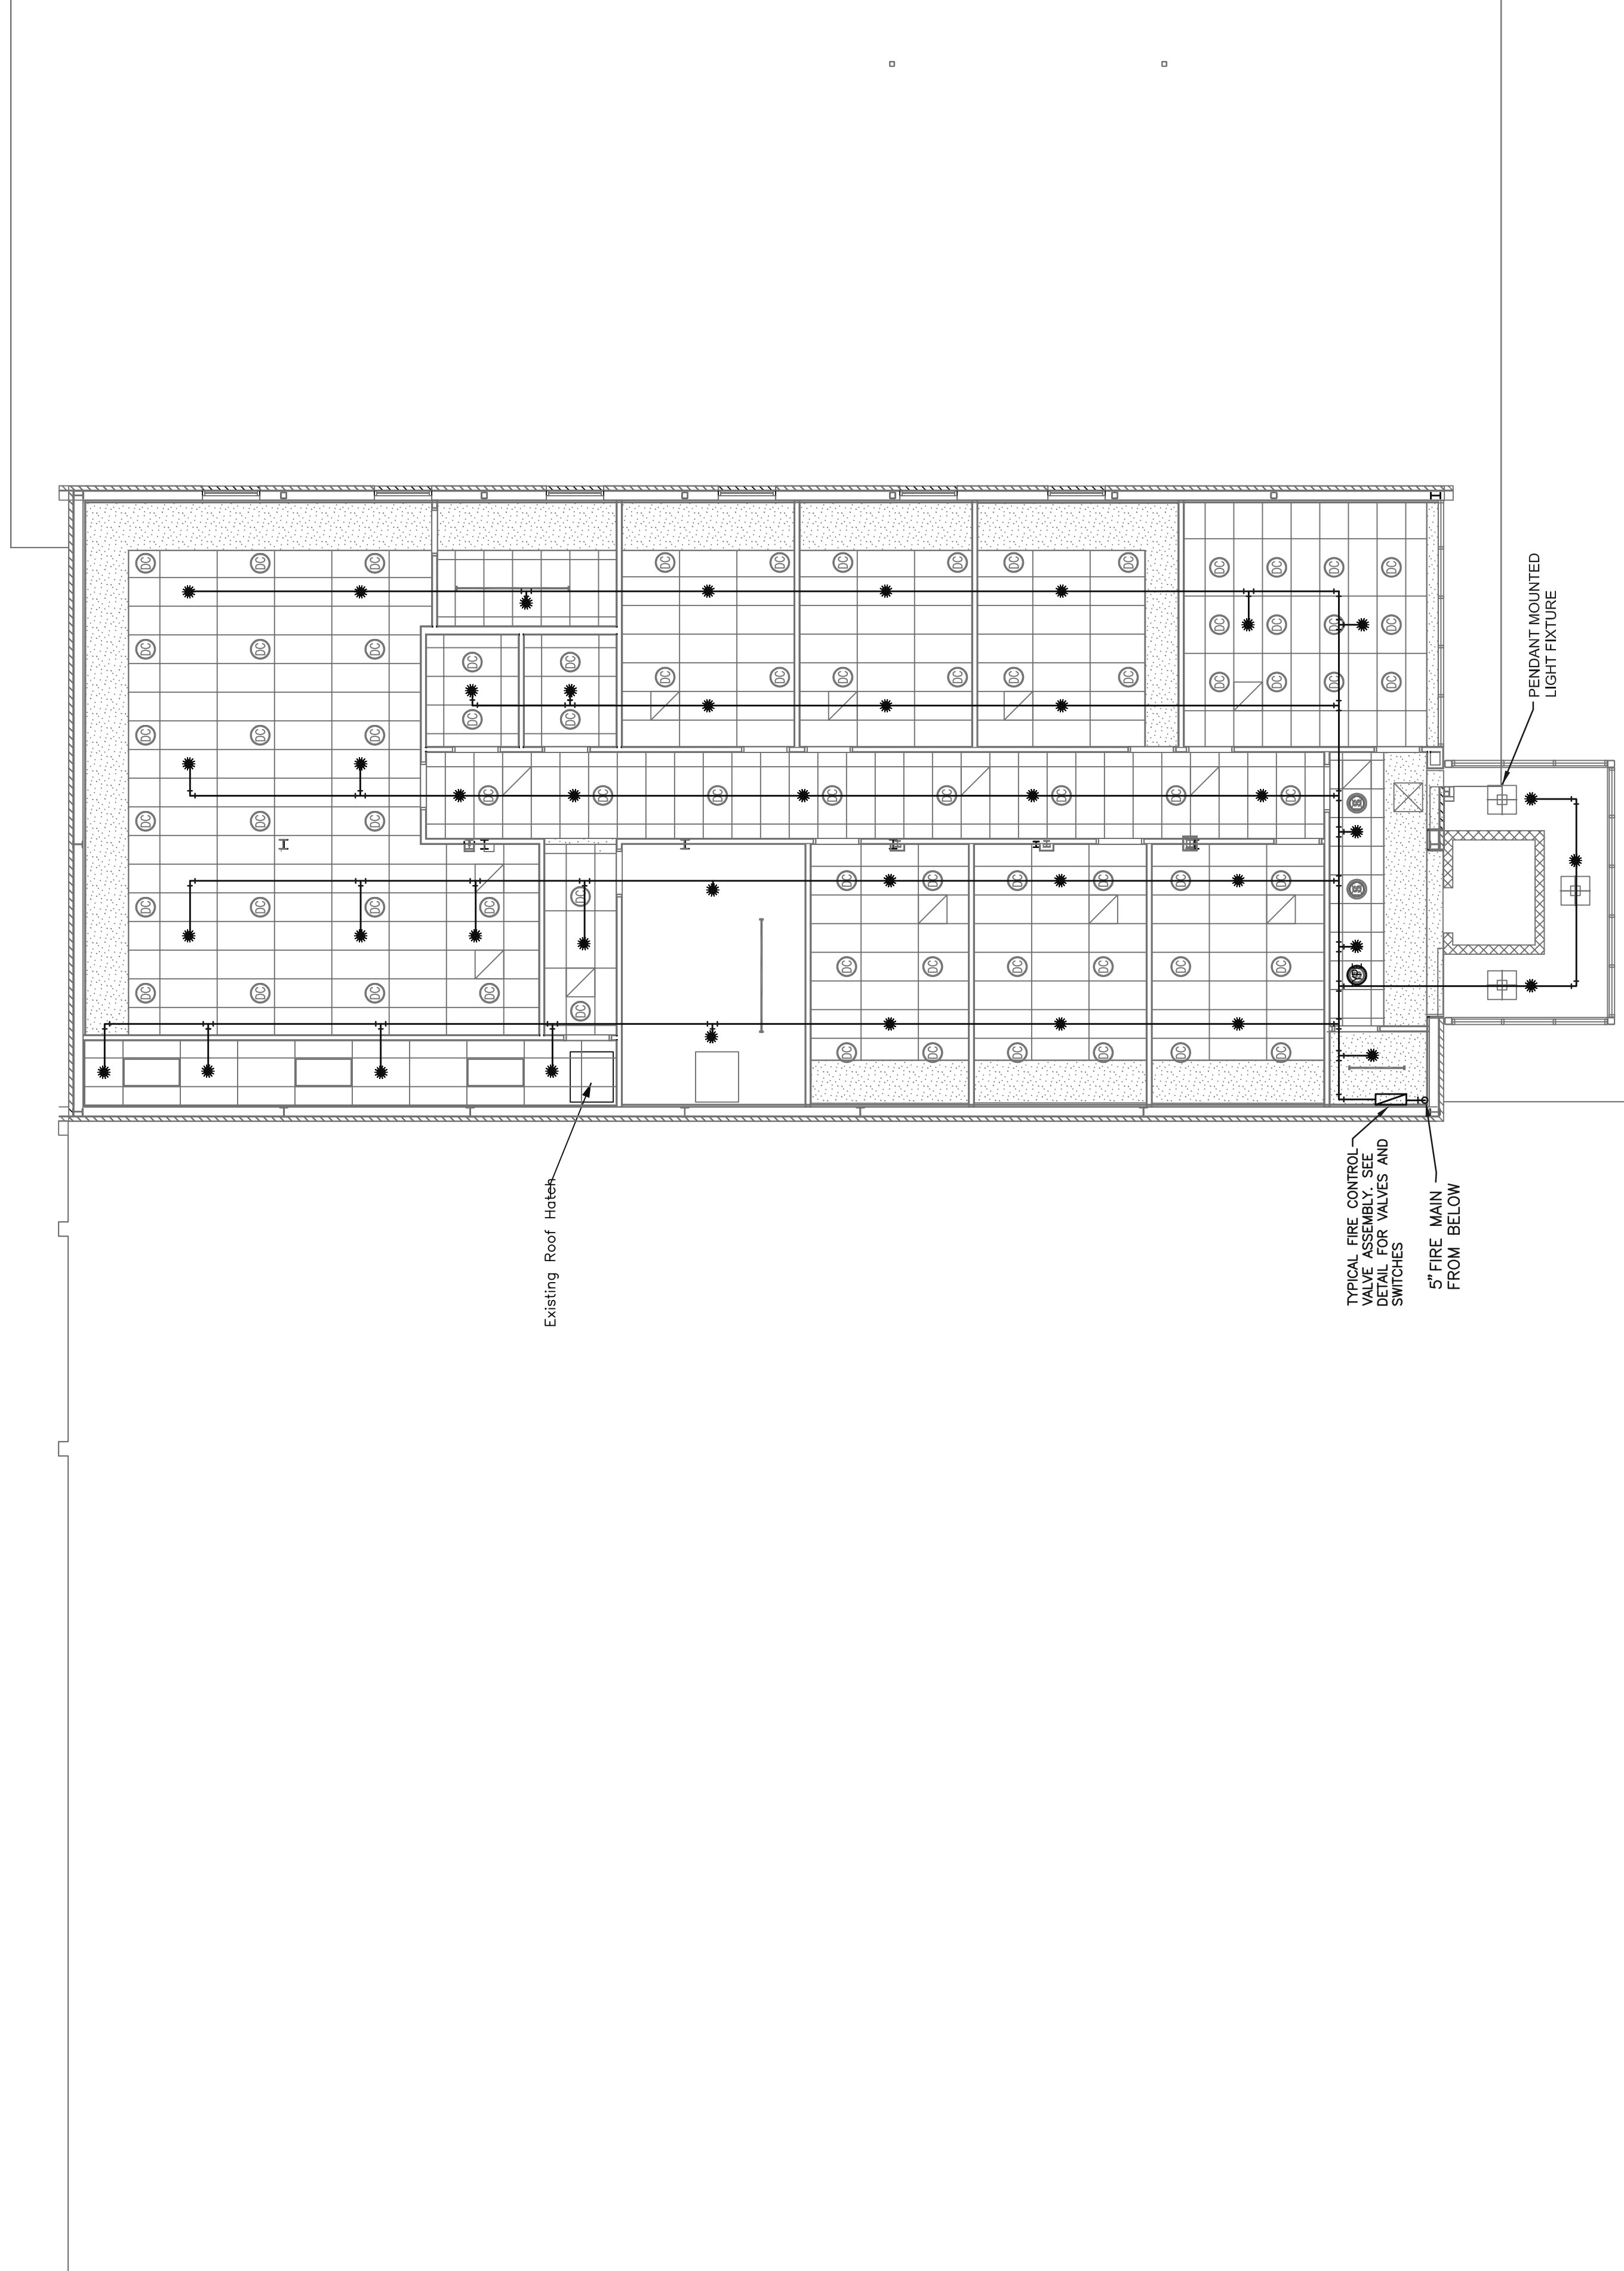

# FIRE PROTECTION- UPPER LEVEL

SCALE: 1/8" = 1'-0"

Existing Roof Hatch

TYPICAL FIRE CONTROL VALVE ASSEMBLY. SEE OTHER VALVES AND SWITCHES

5" FIRE MAIN FROM BELOW

RENNANT MOUNTED LIGHT FIXTURE