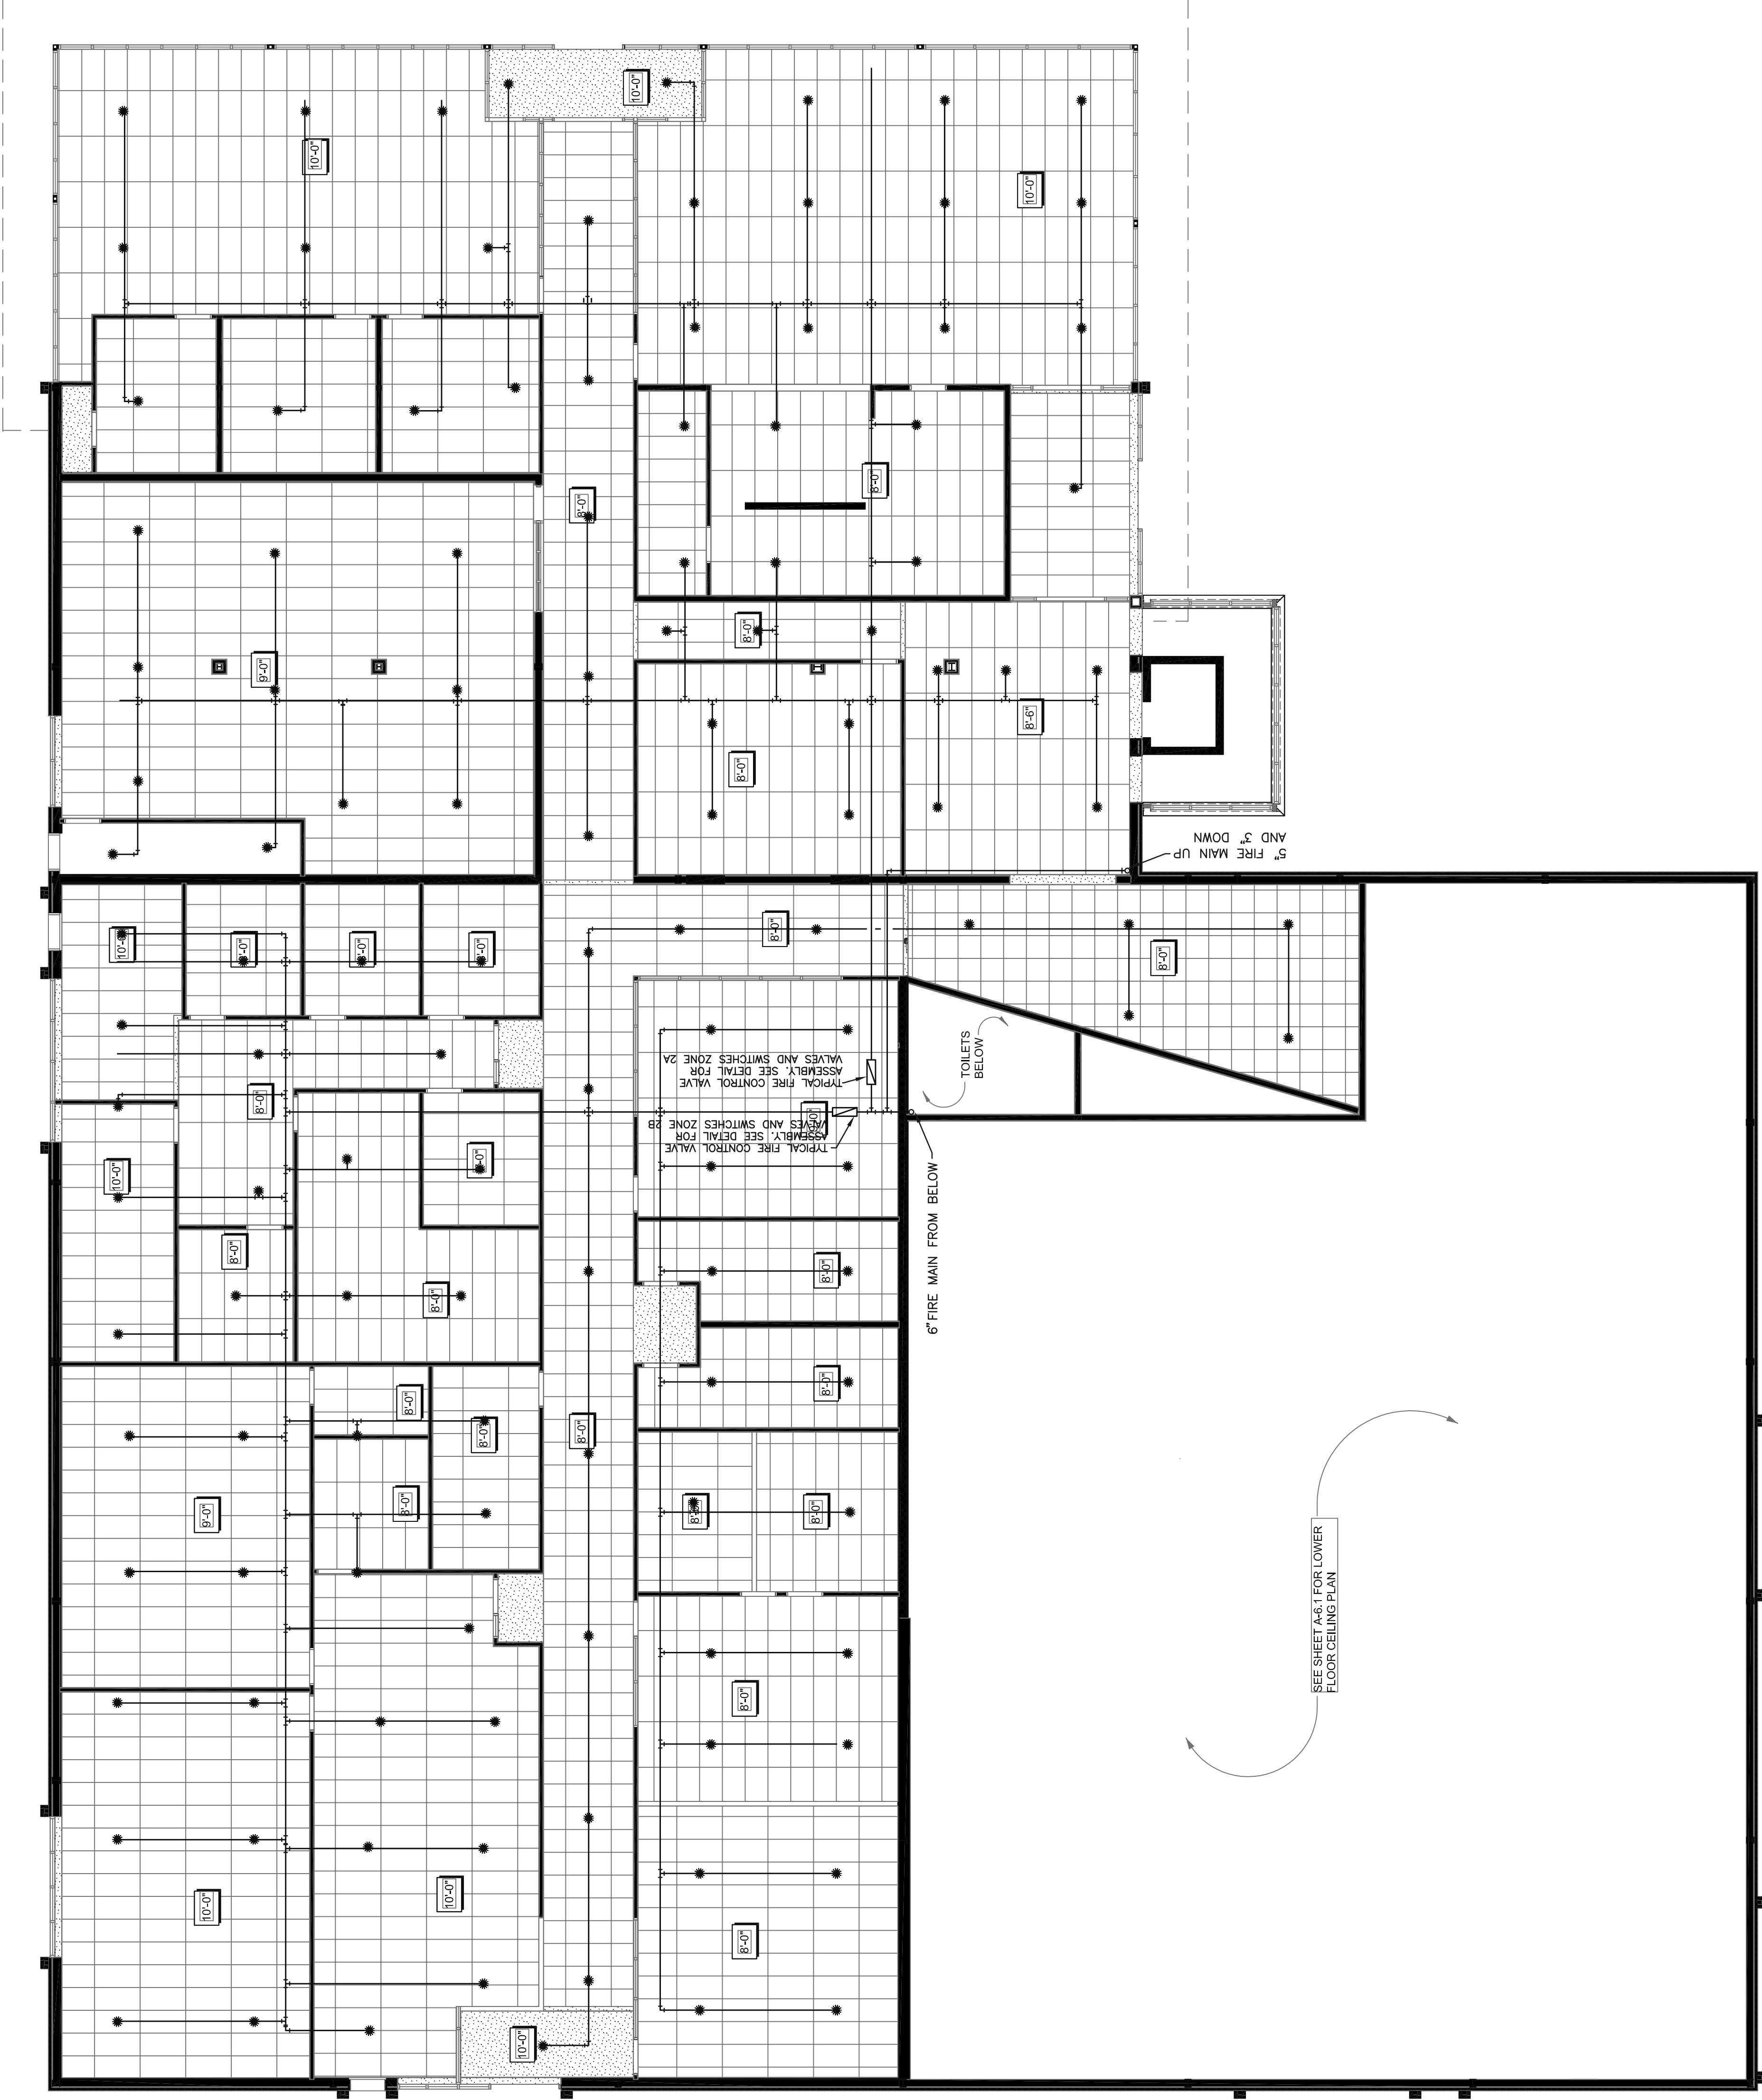

MIDDLE LEVEL SPRINKLERS  
SCALE: 1/8" = 1'-0"

SEE SHEET AS-1 FOR LOWER  
FLOOR CEILING PLAN

6\" FIRE MAIN FROM BELOW

TOILETS  
BELOW

5\" FIRE MAIN UP  
AND 3\" DOWN